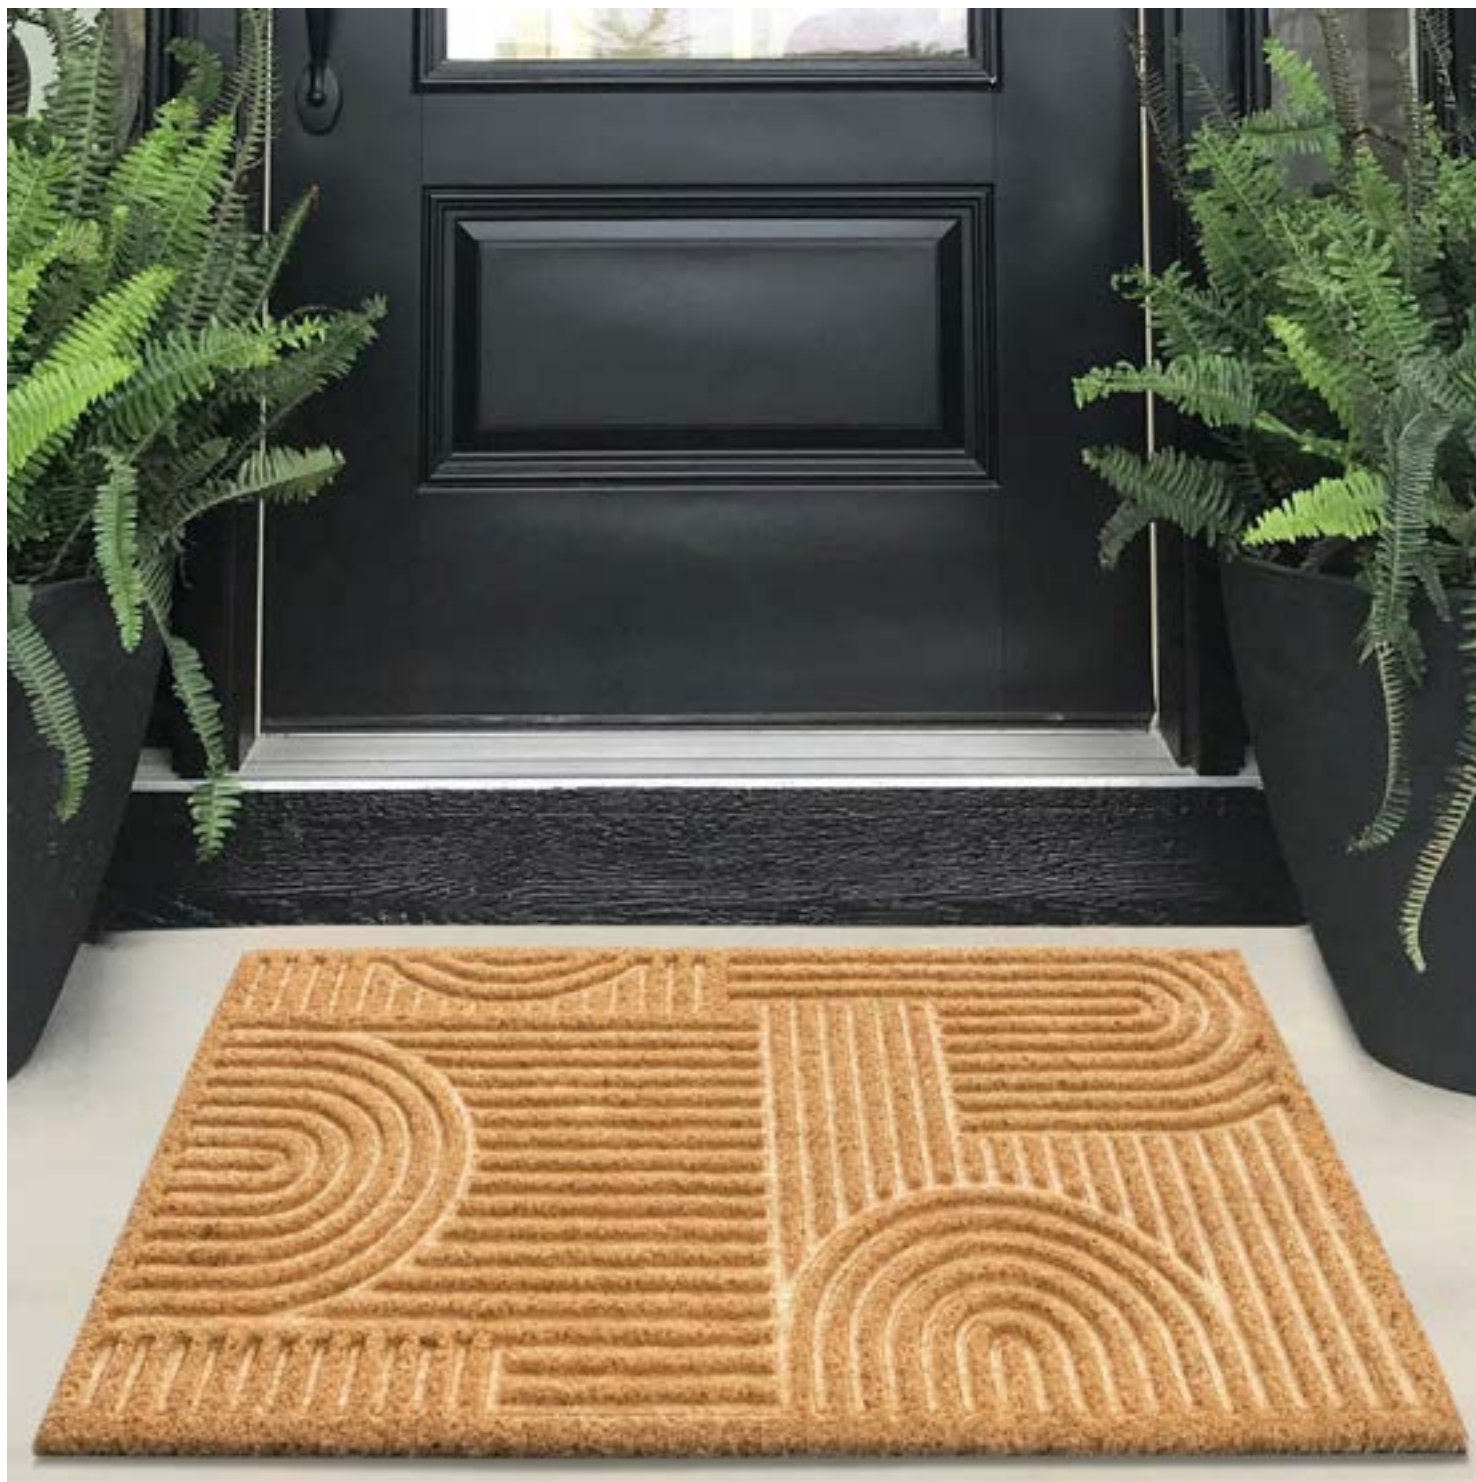

# DOORMATS

POWERLOOMED | 100% COIR, VINYL BACK | SHELTERED OUTDOOR USE

SIZES:

Embossed Door Mats : 18" x 30" *NEW*

Door Mats: 18" x 30" | 18" x 48"

Rope Mats : 18" x 30" | 18" x 48"

Non-slip, 15 mm pile doormats made of coconut coir. Made in India.