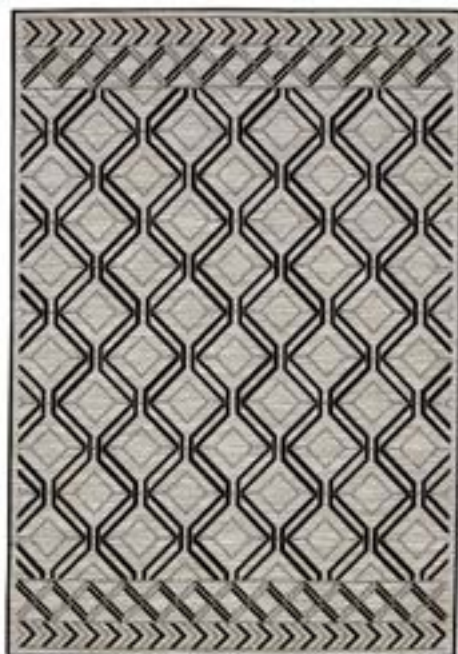

1615 BLACK/GREY