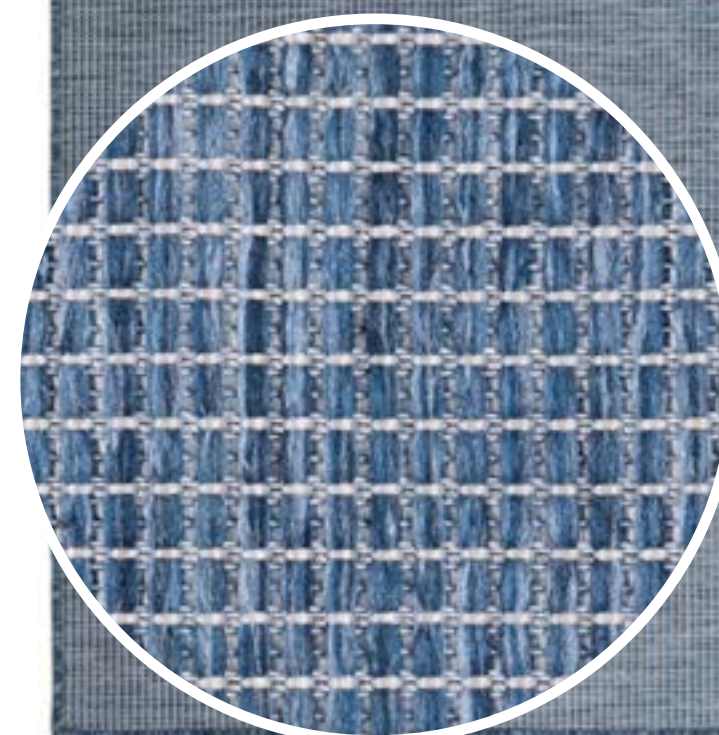

CALYPSO

POWERLOOMED | 91% POLYPROPYLENE 9% POLYESTER | FADE RESISTANT
SIZES: 3'3" x 5' | 5'3" x 7' | 6'7" x 9" | 8' x 10'

Quick dry and UV treated solids for any outdoor space.
Made in Turkey.

5014 AZURE